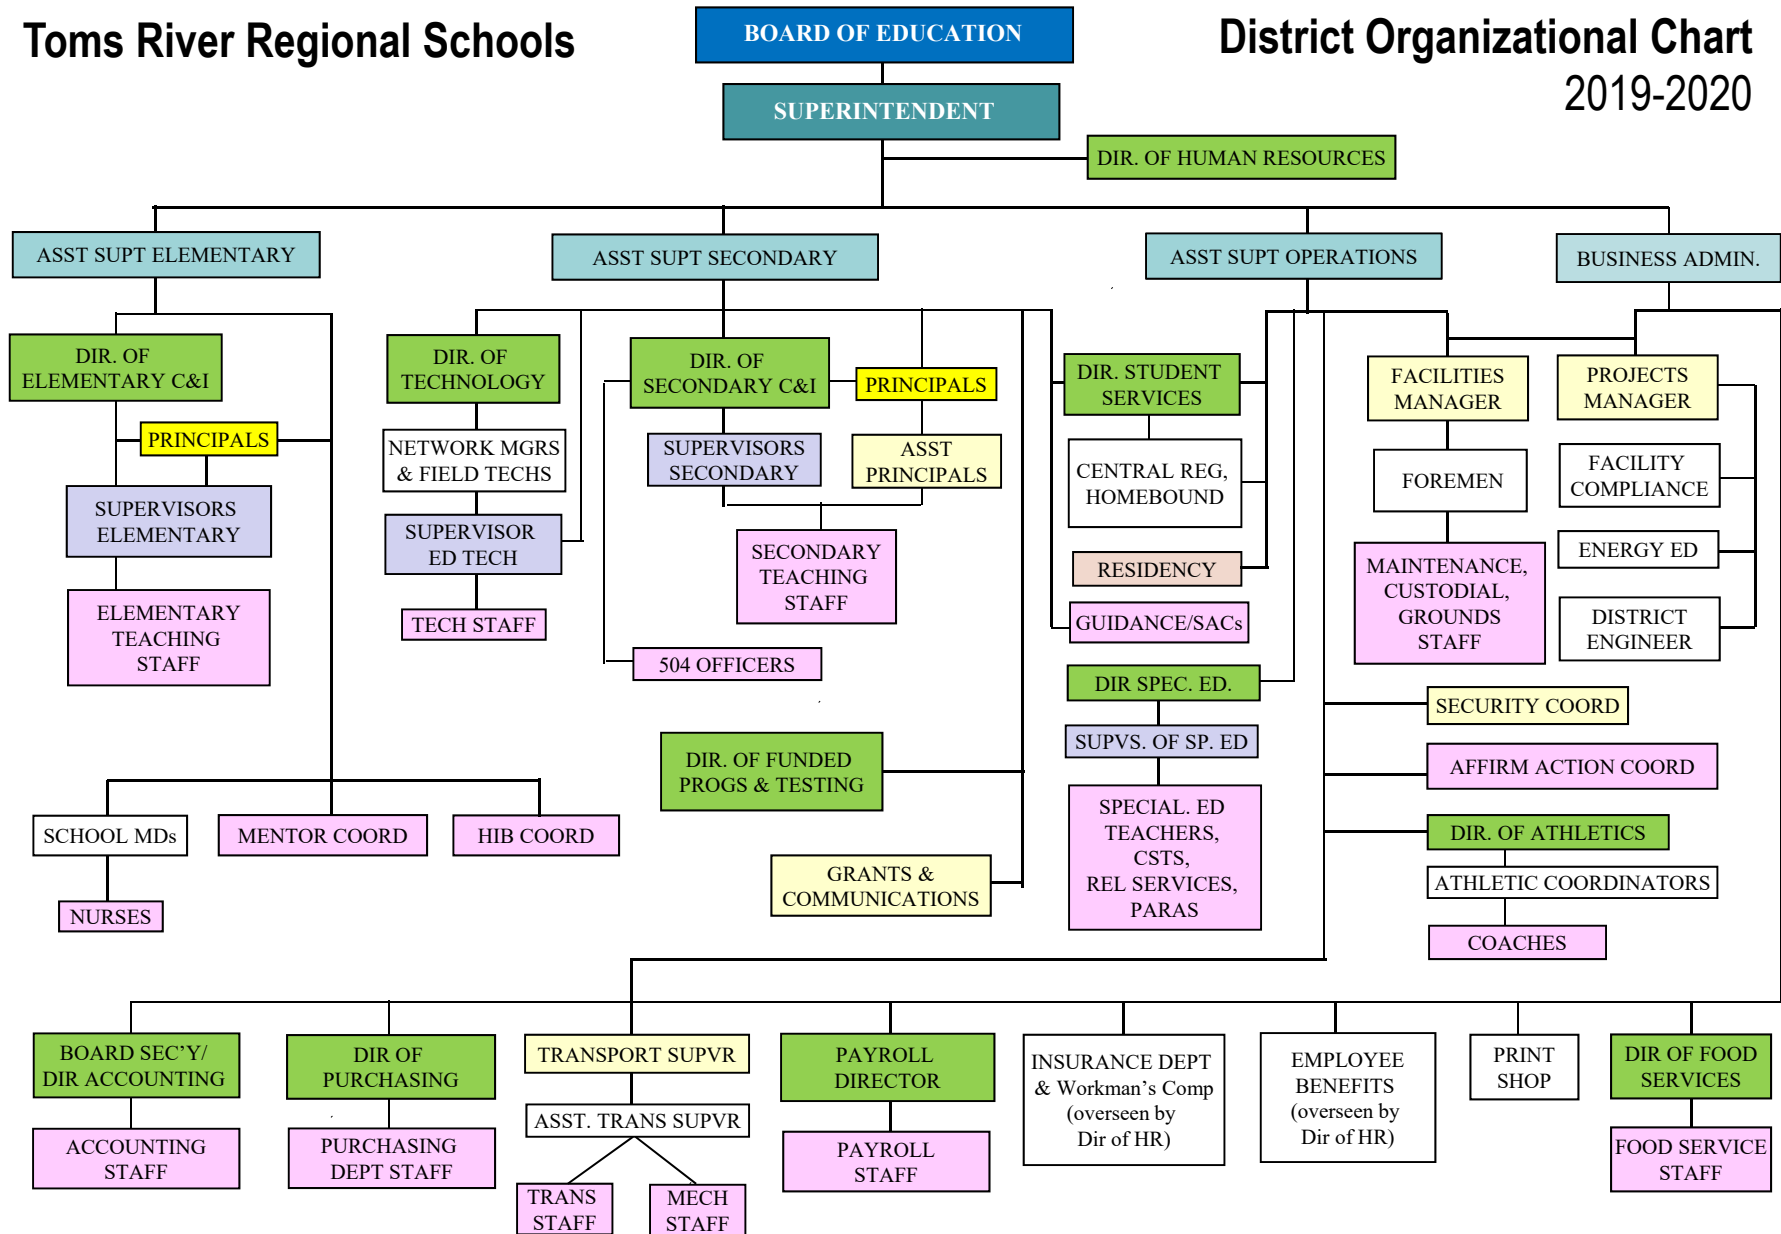

Toms River Regional Schools

District Organizational Chart 2019-2020

revised October 30, 2019